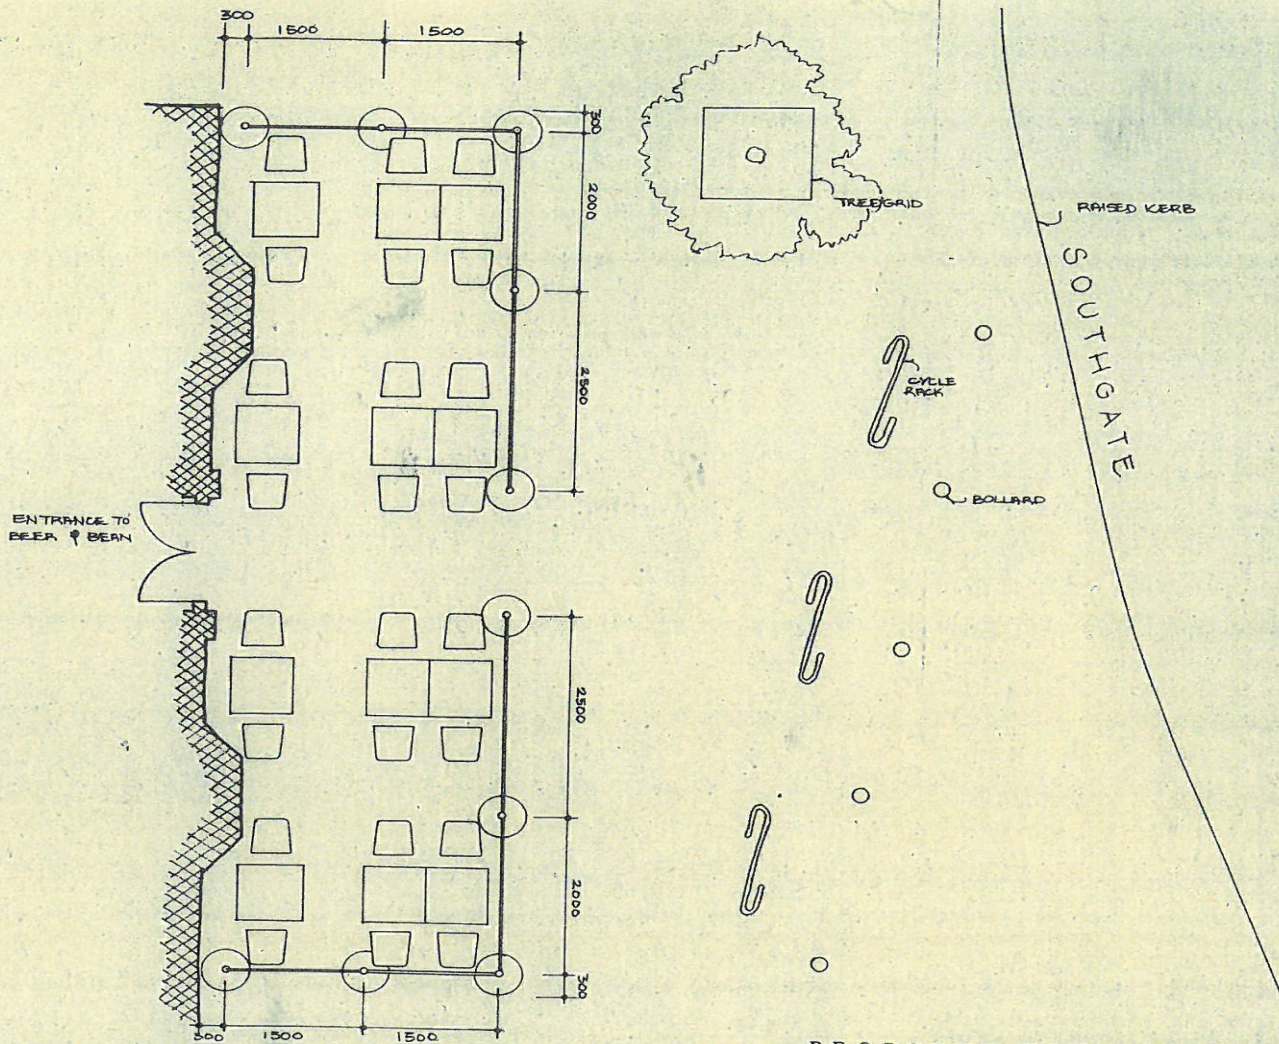

APPENDIX B - THE BEER AND BEAN PAVEMENT CAFE LAYOUT PLAN

PROPOSED PAVEMENT FURNITURE
THE BEER AND BEAN
64 SOUTHGATE SLEAFORD
LAYOUT PLAN
SCALE 1:50 APRIL 2015 1800/3

This page is intentionally left blank